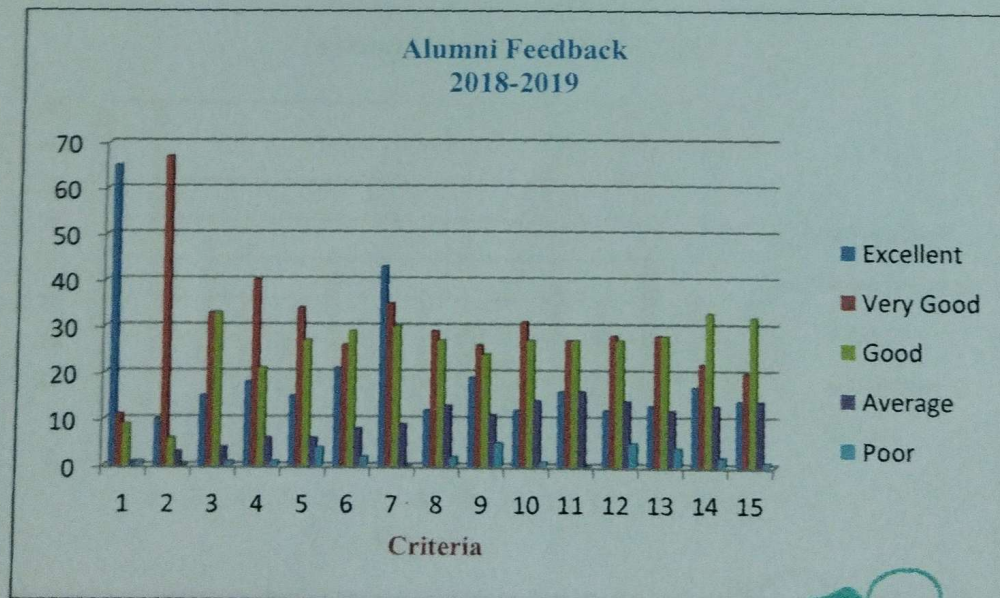

Don Bosco College of Arts and Science, Keela Eral

NAAC - SSR - CYCLE I

1.4. Feedback System

ALUMNI FEEDBACK ANALYZED REPORT

Don Bosco College of Arts and Science, Keela Eral

Alumni Feedback Academic Year-2018-2019

Analization Report

Feedback forms from Alumni for the academic year 2018-2019 were collected on 17.01.2019 (Thursday) and analyzed the report on 24.01.2019(Thursday).

S.No	Excellent	Very Good	Good	Average	Poor
1.	65	11	9	1	1
2.	10	67	6	3	0
3.	15	33	33	4	1
4.	18	40	21	6	1
5.	15	34	27	6	4
6.	21	26	29	8	2
7.	43	35	30	9	0
8.	12	29	27	13	2
9.	19	26	24	11	5
10.	12	31	27	14	1
11.	16	27	27	16	0
12.	12	28	27	14	5
13.	13	28	28	12	4
14.	17	22	33	13	2
15.	14	20	32	14	1