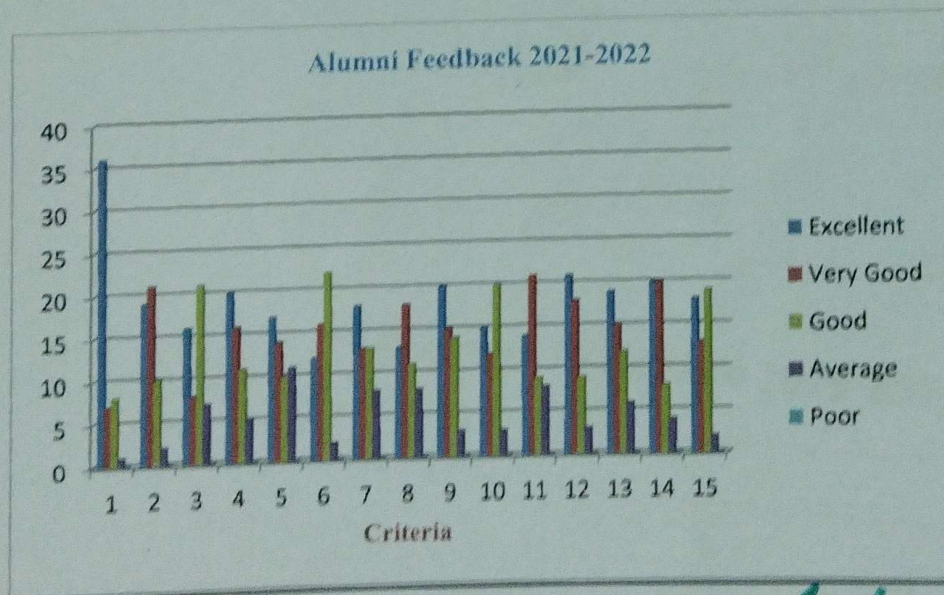

 Principal

Don Bosco College of Arts and Science, Keela Eral

Alumni Feedback Academic Year-2021-2022

Analysis Report

Feedback forms from Alumni for the academic year 2021-2022 were collected on 16.01.2023 (Monday) and analyzed the report on 24.01.2023(Tuesday).

S.No	Excellent	Very Good	Good	Average	Poor
1.	36	7	8	1	0
2.	19	21	10	2	0
3.	16	8	21	7	0
4.	20	16	11	5	0
5.	17	14	10	11	0
6.	12	16	22	2	0
7.	18	13	13	8	0
8.	13	18	11	8	0
9.	20	15	14	3	0
10.	15	12	20	3	0
11.	14	21	9	8	0
12.	21	18	9	3	0
13.	19	15	12	6	0
14.	20	20	8	4	0
15.	18	13	19	2	0