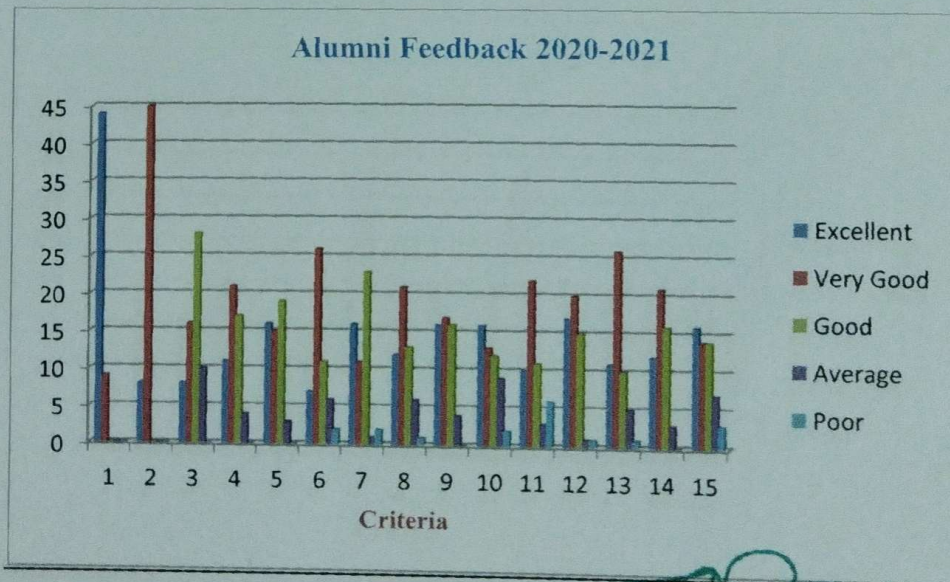

Principal

Don Bosco College of Arts and Science, Keela Eral

Alumni Feedback Academic Year - 2020-2021

Analzyation Report

Feedback forms from Alumni for the academic year 2020-2021 were collected on 17.01.2021(Sunday) (Wednesday) and analyzed the report on 26.01.2021(Tuesday).

S.No	Excellent	Very Good	Good	Average	Poor
1.	44	9	0	0	0
2.	8	45	0	0	0
3.	8	16	28	10	0
4.	11	21	17	4	0
5.	16	15	19	3	0
6.	7	26	11	6	2
7.	16	11	23	1	2
8.	12	21	13	6	1
9.	16	17	16	4	0
10.	16	13	12	9	2
11.	10	22	11	3	6
12.	17	20	15	1	1
13.	11	26	10	5	1
14.	12	21	16	3	0
15.	16	14	14	7	3