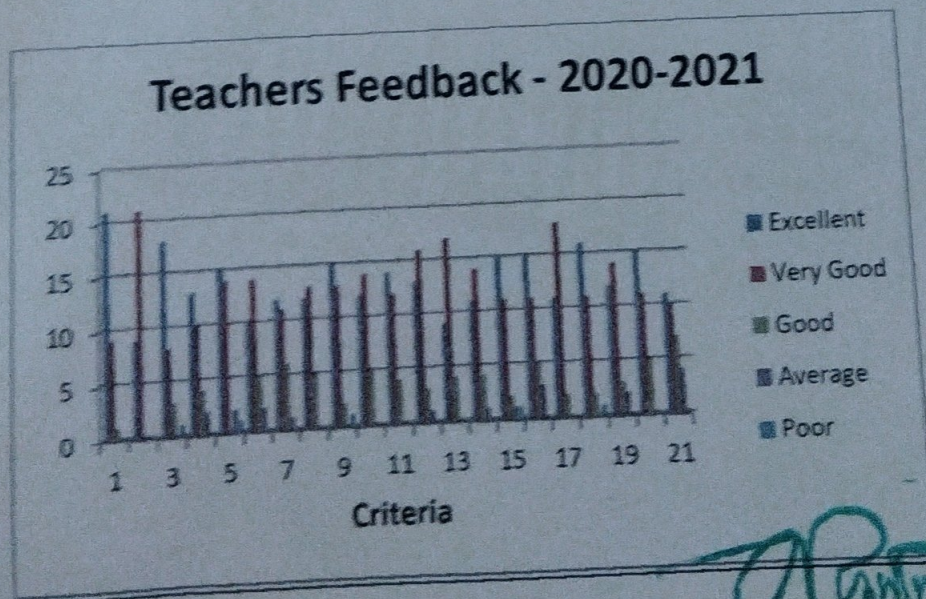

[Signature]
Principal

Don Bosco College of Arts and Science, Keela Eral

Teachers Feedback Academic Year - 2020-2021

Analvzation Report

Feedback forms from teachers for the academic year 2020-2021 were collected on 23.06.2021 (Wednesday) and analyzed the report on 01.07.2021(Turisday).

S.No	Excellent	Very Good	Good	Average	Poor
1.	21	9	1	0	0
2.	9	21		0	0
3.	18	8	3	0	1
4.	13	10	4	2	0
5.	15	14		2	1
6.	10	14	5	2	0
7.	12	11	6	1	0
8.	12	13	5	0	0
9.	15	13	2	0	1
10.	12	14	5	0	0
11.	14	12	4	0	0
12.	13	16	3	1	0
13.	9	17	4	0	0
14.	11	14	4	1	0
15.	15	11	2	1	1
16.	15	11	5	3	0
17.	11	18	2	0	0
18.	16	11	2	0	1
19.	12	14	3	2	0
20.	15	11	5	0	0
21.	11	10	7	4	0