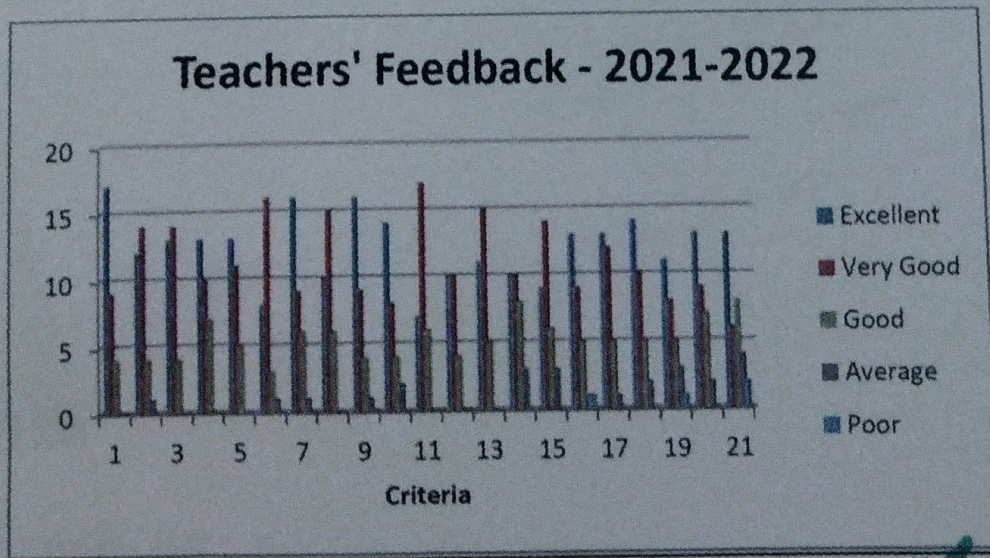

[Handwritten Signature]

Principal

Don Bosco College of Arts and Science, Keela Eral

Teachers Feedback Academic Year-2021-2022

Analzyation Report

Feedback forms from teachers for the academic year 2021-2022 were collected on 30.05.2022 (Monday) and analyzed the report on 07.06.2022(Thursday).

S.No	Excellent	Very Good	Good	Average	Poor
1	17	9	4	0	0
2	12	14	4	1	0
3	13	14	4	0	0
4	13	10	7	0	0
5	13	11	5	0	0
6	8	16	3	1	0
7	16	9	6	1	0
8	10	15	6	0	0
9	16	9	4	1	0
10	14	8	4	2	0
11	7	17	6	0	0
12	10	10	4	0	0
13	11	15	5	0	0
14	10	10	8	3	0
15	9	14	6	3	0
16	13	9	5	1	1
17	13	12	5	1	0
18	14	10	5	2	0
19	11	8	5	3	1
20	13	9	7	2	0
21	13	6	8	4	2