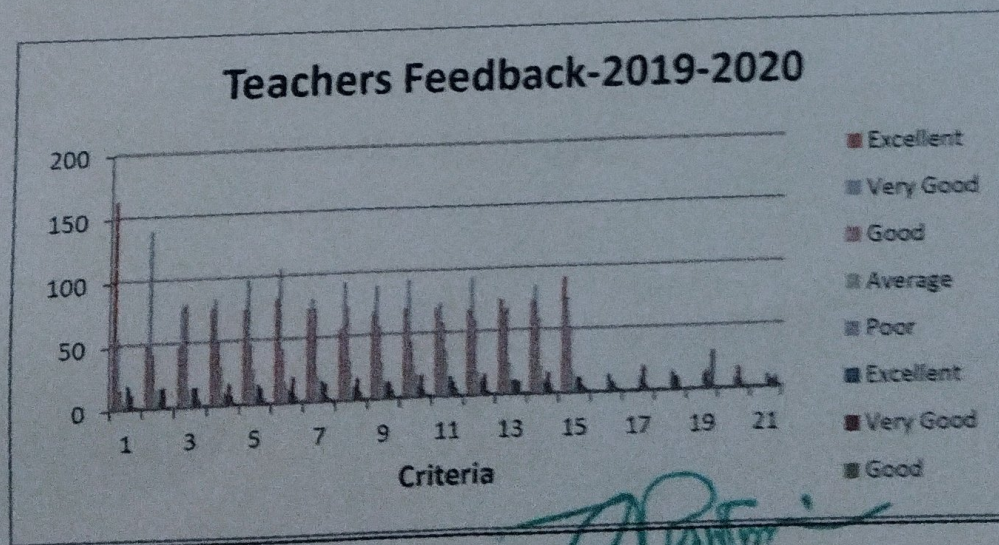

Don Bosco College of Arts and Science, Keela Eral

Teachers Feedback Academic Year - 2019-2020

Analzyation Report

Feedback forms from teachers for the academic year 2019-2020 were collected on 28.08.2020(Friday) and analyzed the report on 04.09.2020(Friday).

S.No	Excellent	Very Good	Good	Average	Poor
1.	18	11	2	0	0
2.	15	16	1	0	0
3.	15	15	5	0	0
4.	9	16	7	1	0
5.	15	12	5	1	0
6.	9	20	4	0	0
7.	16	13	3	0	0
8.	10	17	6	1	0
9.	13	13	6	1	0
10.	8	17	5	1	1
11.	15	11	6	1	0
12.	13	16	3	1	0
13.	11	10	10	0	0
14.	10	16	7	0	0
15.	12	11	5	3	1
16.	13	8	6	2	1
17.	10	19	4	1	0
18.	14	10	9	0	0
19.	11	14	4	30	0
20.	8	16	5	0	2
21.	10	6	5	8	2

[Signature]
Principal