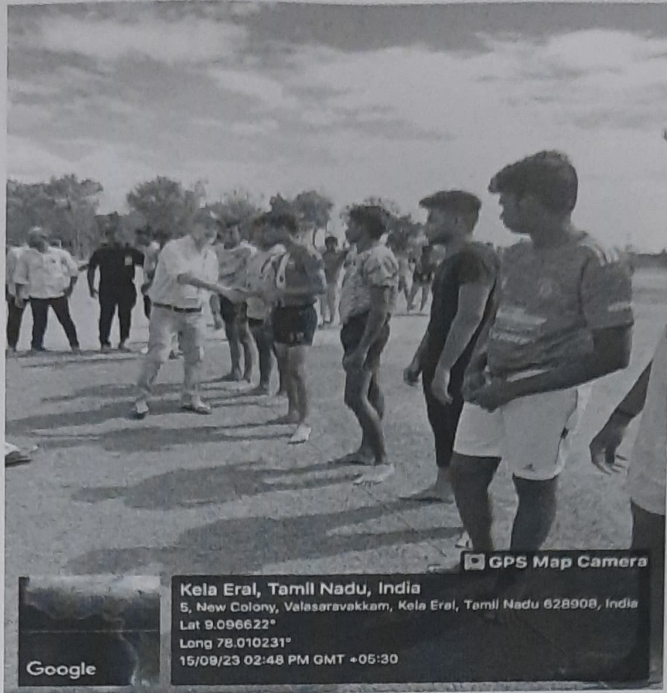

Google

Kela Eral, Tamil Nadu, India
5, New Colony, Valesaravakkam, Kela Eral, Tamil Nadu 628908, India
Lat 9.096622°
Long 78.010231°
15/09/23 02:48 PM GMT +05:30

GPS Map Camera