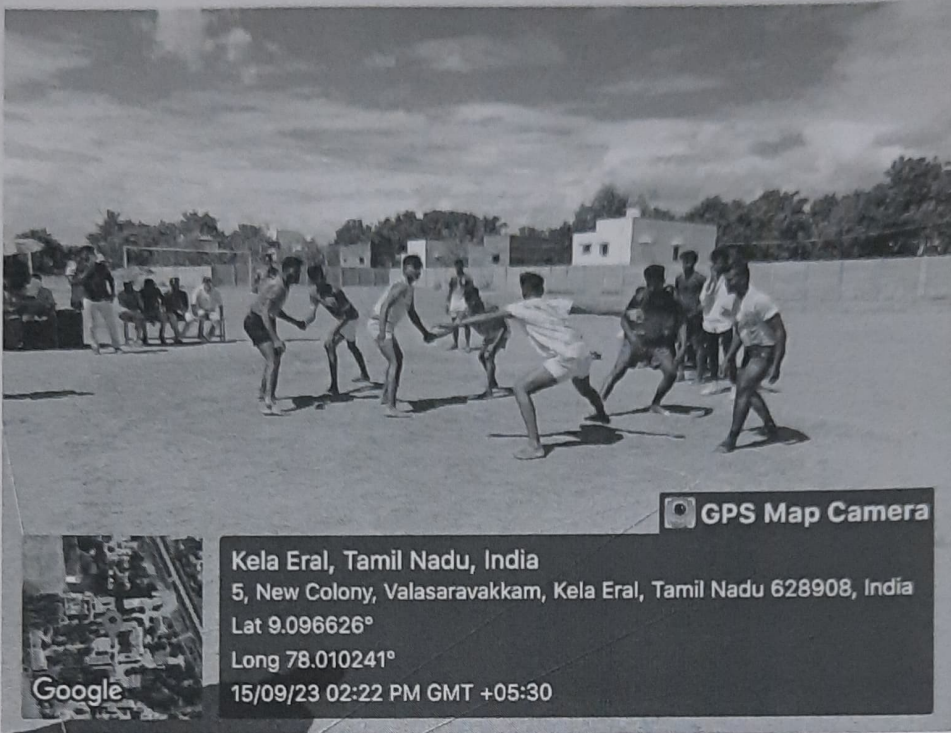

PLAYGROUND

GPS Map Camera

Google

Kela Eral, Tamil Nadu, India

5, New Colony, Valasaravakkam, Kela Eral, Tamil Nadu 628908, India

Lat 9.096626°

Long 78.010241°

15/09/23 02:22 PM GMT +05:30