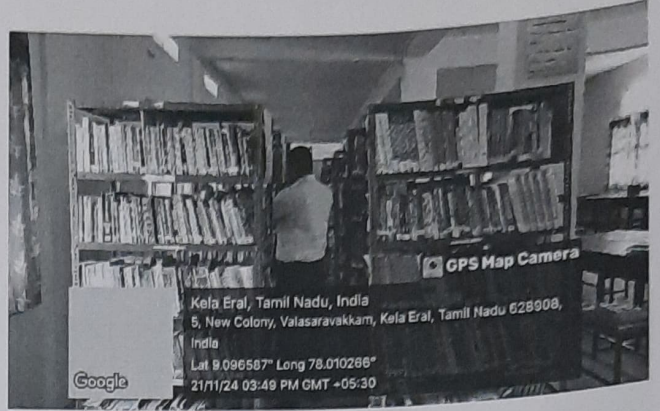

LIBRARY

M. S. J.
Prin.
Don Bosco College of Arts & Science
KEELA ERAL