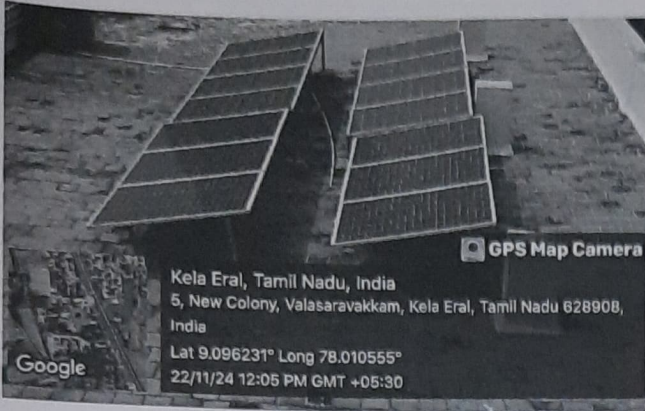

SOLAR PANEL

M. Arif
PRINCIPAL
Don Bosco College of Arts & Science
KEELA ERAL