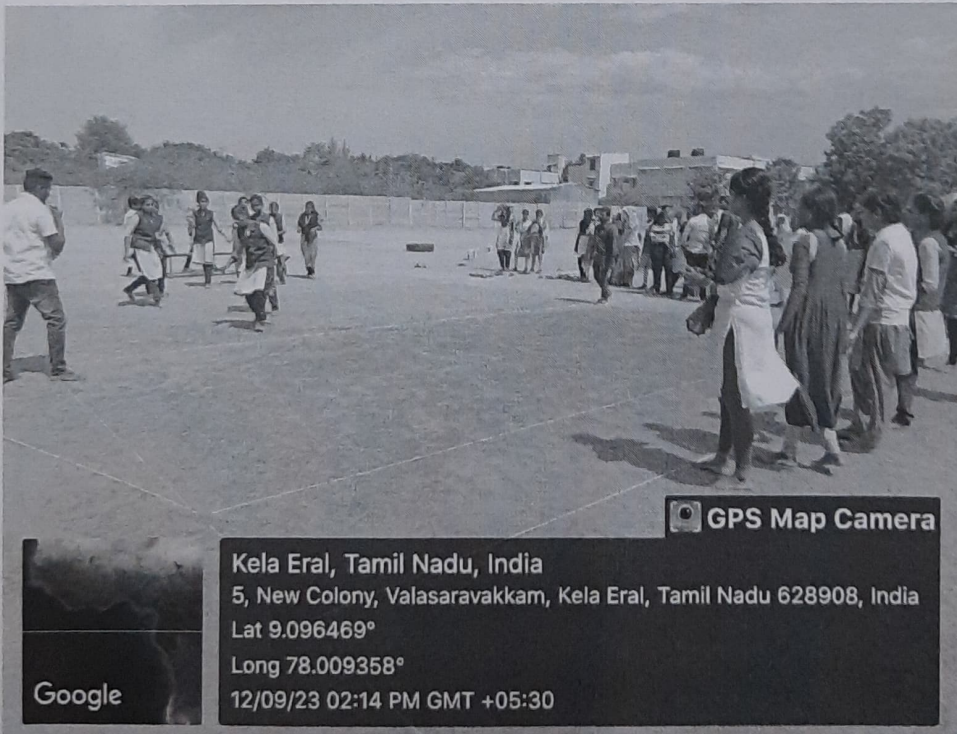

GPS Map Camera

Google

Kela Eral, Tamil Nadu, India

5, New Colony, Valasaravakkam, Kela Eral, Tamil Nadu 628908, India

Lat 9.096469°

Long 78.009358°

12/09/23 02:14 PM GMT +05:30