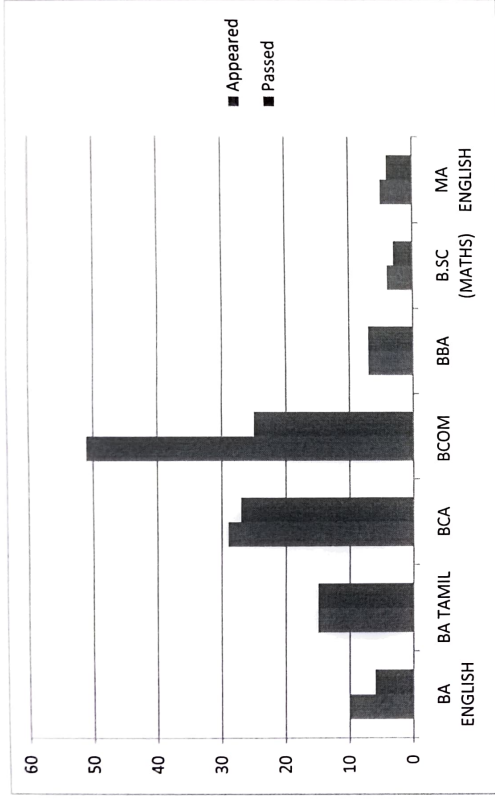

PRINCIPAL
Don Bosco College of Arts & Science
KEELA ERAL