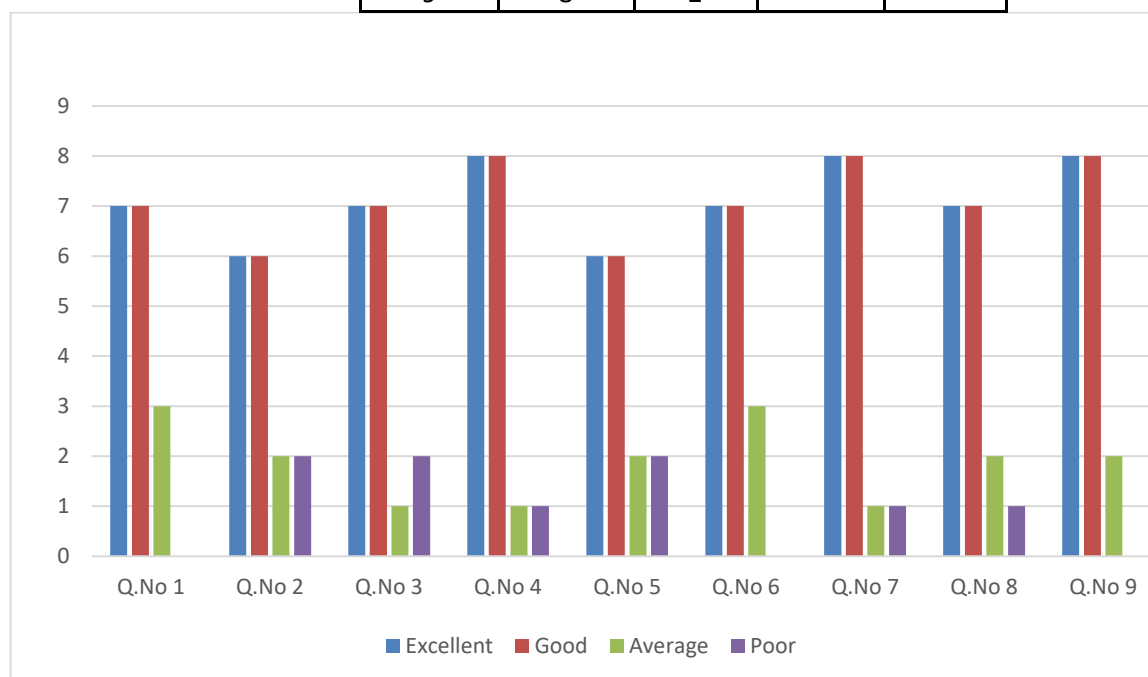

Don Bosco College of Arts Science, Keela Eral

Employer's Feedback Academic Year 2023 – 2024

Analzyation Report

Feedback forms from the employers for the academic year 2023 – 2024 were collected on 04.05.2024 and analyzed the report on 20.05.2024.

	Excellent	Good	Average	Poor
1	7	3	-	-
2	6	2	2	-
3	7	1	2	-
4	8	1	1	-
5	6	2	2	-
6	7	3	-	-
7	8	1	1	-
8	7	2	1	-
9	8	2	-	-