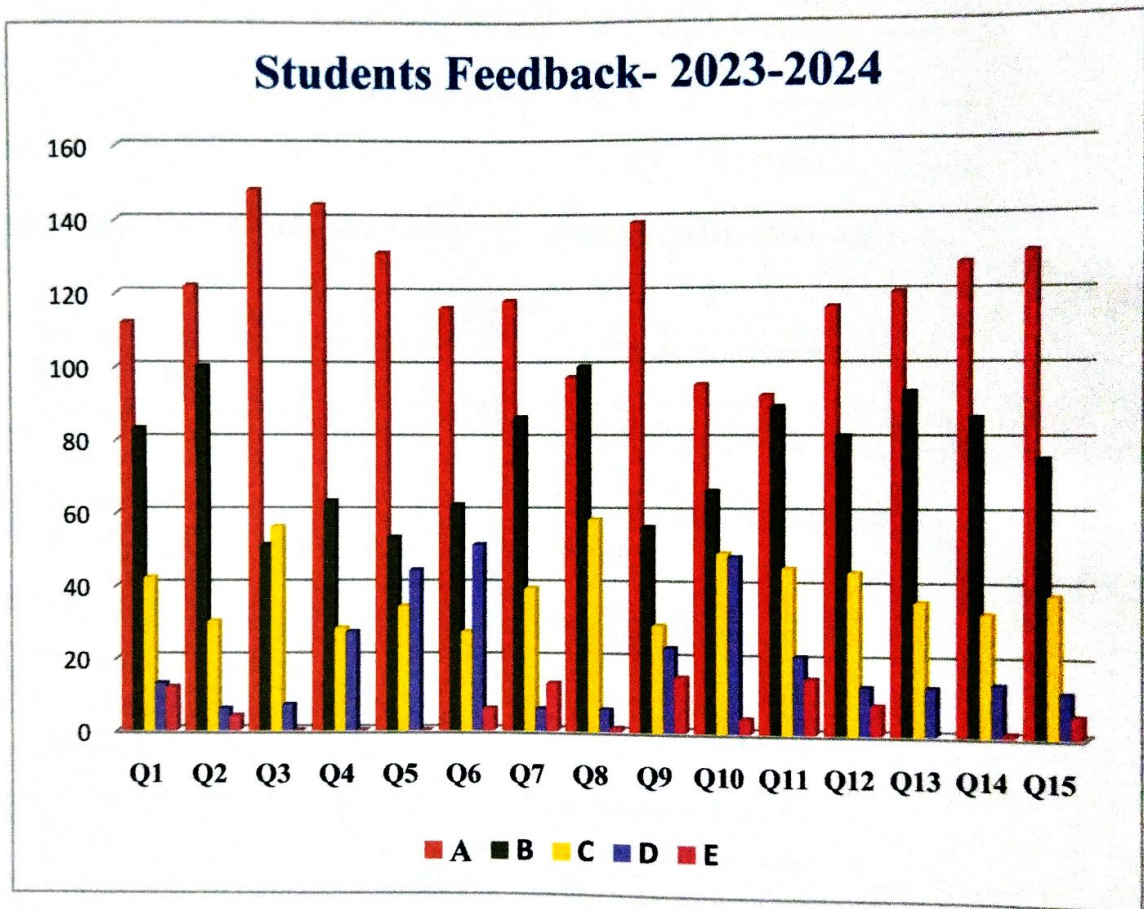

DON BOSCO COLLEGE OF ARTS AND SCIENCE, KEELA ERAL

Accredited with B grade by NAAC (Cycle-1)

(Affiliated to Manonmaniam Sundaranar University, Abishekapatti, Tirunelveli)

Students Feedback - Analyzed Report- 2023-2024

21.05.2024

S.No	Criteria	A	B	C	D	E
1.	The depth of knowledge and intellectual enrichment acquired through of course content	112	83	42	13	12
2.	Availability of faculty for interaction and guidance	122	100	30	6	4
3	Course delivery by faculty member in the class	148	51	56	7	0
4	Helpful attitude of Administrators, teaching and nonteaching staff to provide suitable campus culture and environment,	144	63	28	27	0
5	The facilities provided by the college	131	53	34	44	0
6	Collection of books, journals & reading materials of college library	116	62	27	51	6
7	The lab facilities satisfy the curriculum needs	118	86	39	6	13
8	Hostel facilities	97	100	58	6	1
9	The recreational and students counselling facilities	139	56	29	23	15
10	Canteen Facilities (Food quality, Ambiance, Supportive staff)	95	66	49	48	4
11	The cleanliness and variety of food items available in the cafeteria	92	89	45	21	15
12	Amenities& assistance provided at the college sports game ground	116	81	44	13	8
13	Fulfilling the duties and responsibilities of grivance and redressal committee in the college	120	93	36	13	
14	Opportunities for students to participate in internship, student exchange, field visit etc.	128	86	33	14	1
15	Your overall experience with this college	131	75	38	12	6

Principal

DON BOSCO COLLEGE OF ARTS AND SCIENCE, KEELA ERAL
Accredited with B grade by NAAC (Cycle-1)
(Affiliated to Manonmaniam Sundaranar University, Abishekapatti, Tirunelveli)

21.05.2024

Principal
Principal